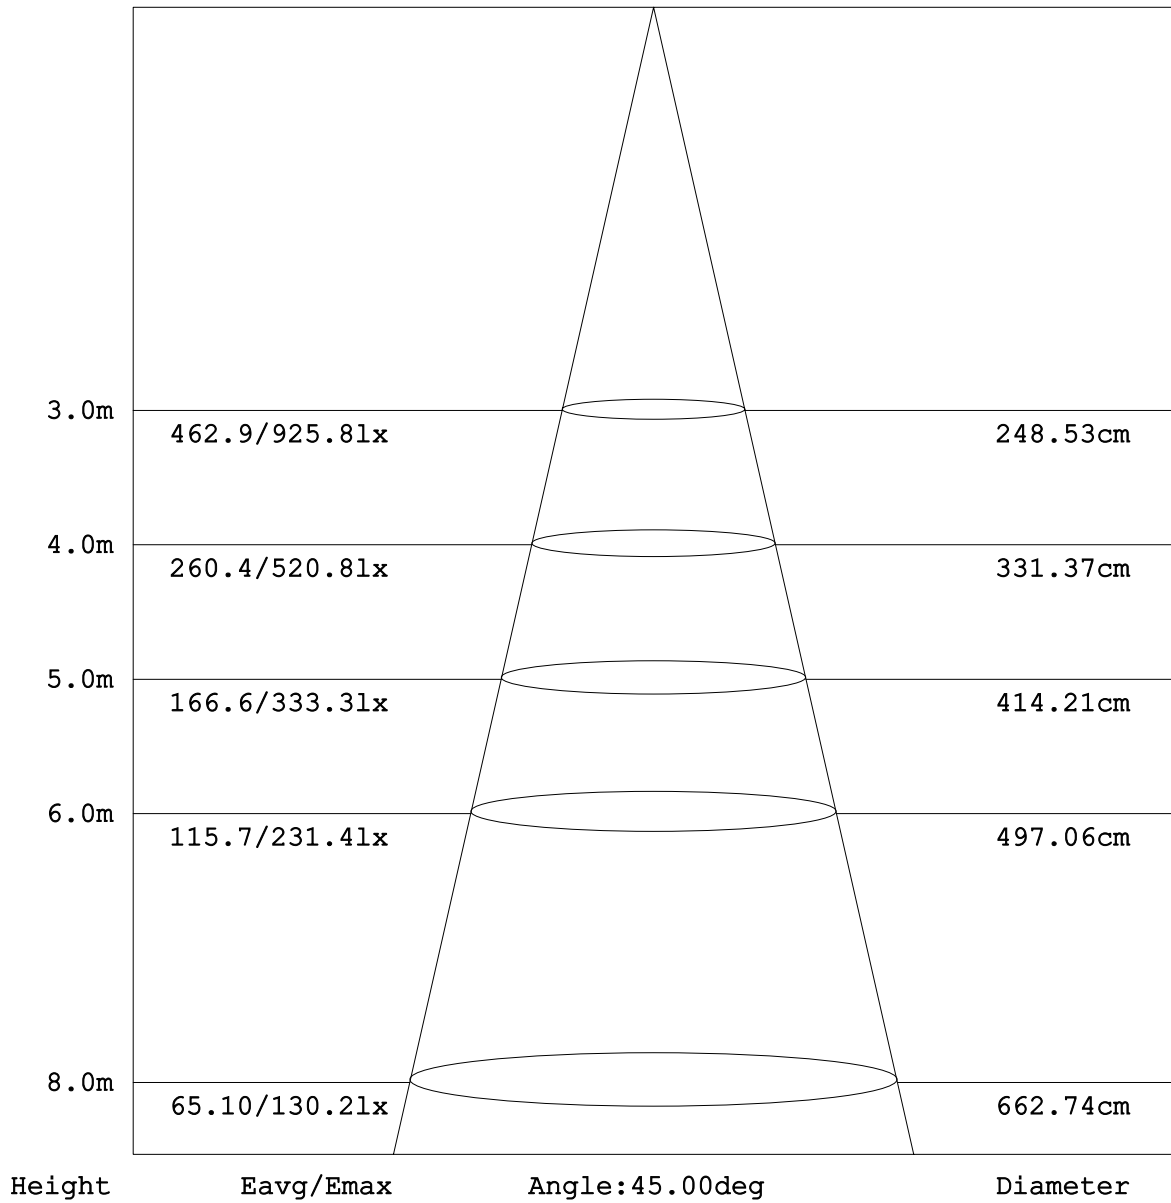

80W LED HIGH BAY

Drawing

45 degree Beam Angle

120 degree Beam Angle

## 80W LED HIGH BAY

---

### Parameters

Input Voltage	AC85V-265V	
Frequency Range	50Hz - 60Hz (AC)	
Total Harmonic Distortion	≤ 9 %	
Power Factor	> 0.95	
Power Efficiency	> 94 %	
LED Quantity	1 pcs	
LED Power Consumption	80W	
LED Luminous Efficiency	80 / 90 LM/W	
Illuminance Uniformity	> 0.4	
Color Temperature (CCT)	WW	2700K - 3200K - 3700K
	PW	4500K - 5000K - 5500K
	CW	6000K - 6500K - 7000K
Color Rendering Index	WW	Ra> 70
	PW,CW	Ra> 75
Working Temperature	-40°C ~ +55°C	
Storage Temperature	-25°C ~ +65°C	
IP Grade	IP65	
Working Life-span	50,000h	
Color of Fixture	Black, Grey	

## Isolux Diagram (HB420-80W)

Note: The Curves indicate the illuminated area and the average illumination when the luminaire is at different distance.