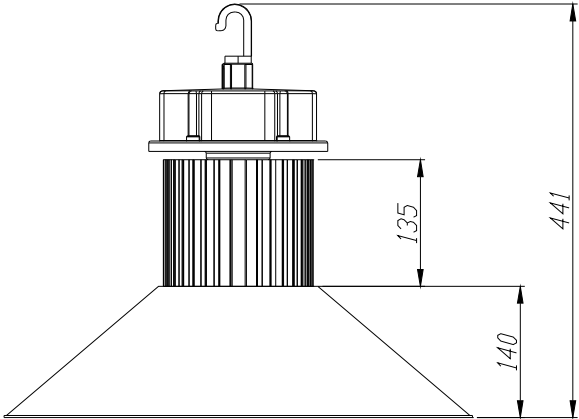

80W LED HIGH BAY

Drawing

45 degree Beam Angle

120 degree Beam Angle