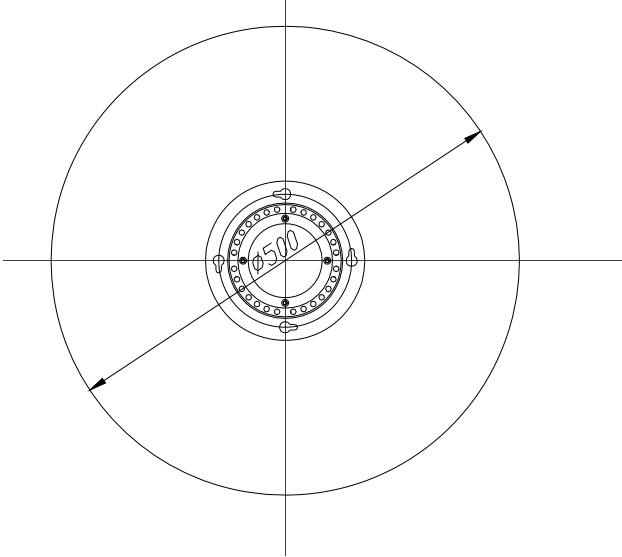

80W LED HIGH BAY

Drawing

45 degree Beam Angle

120 degree Beam Angle