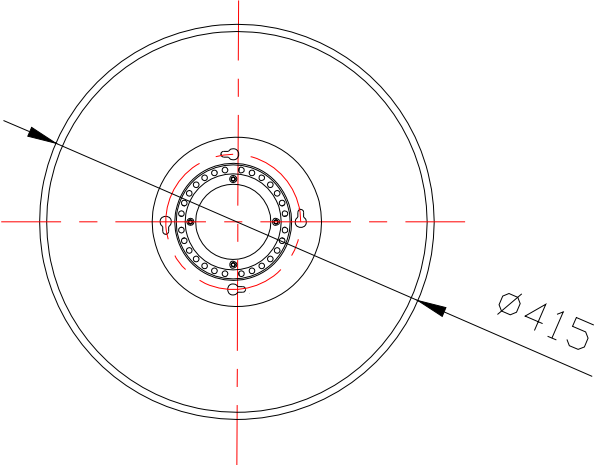

80W LED HIGH BAY

Drawing

45 degree Beam Angle

120 degree Beam Angle