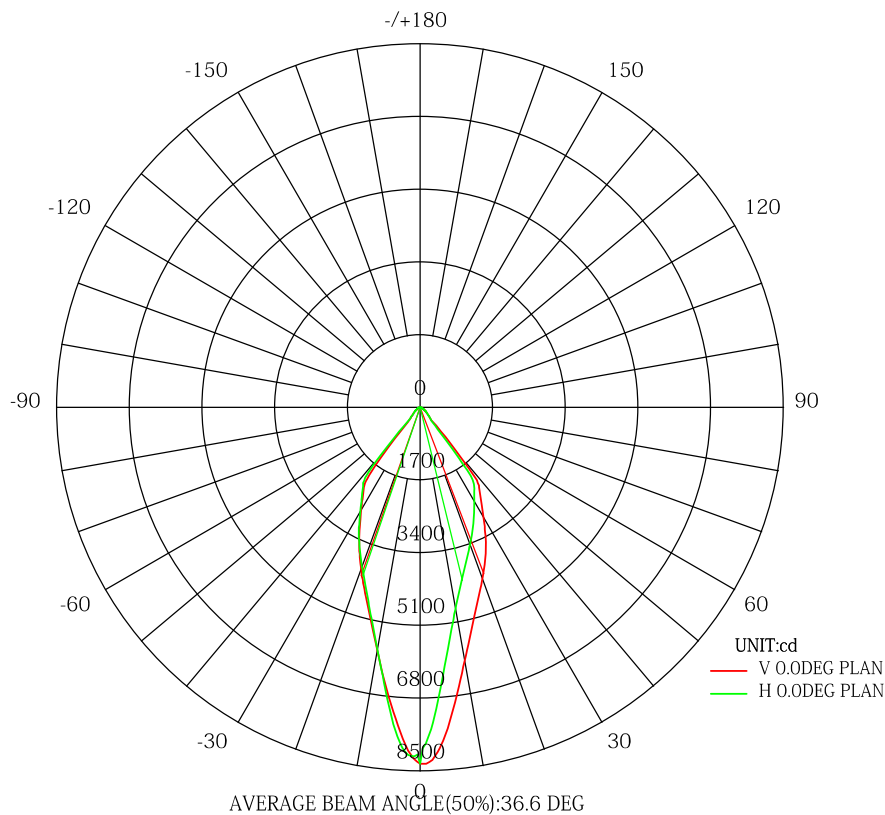

Luminous Intensity Distribution Diagram (HB420-80W)

Packing Info.

- Heat sink:
  Package size: 26x26x35cm, 1 PCS/Carton, G.W.: 5.6 KGS
- Reflectors:
  45° Reflector: 50x50x55cm, 10PCS/Carton, G.W: 6.3 KGS
  90° Reflector: 58x58x36cm, 10PCS/Carton, G.W: 7.8 KGS
  120° Reflector: 58x58x31cm, 10PCS/Carton, G.W: 7.5 KGS