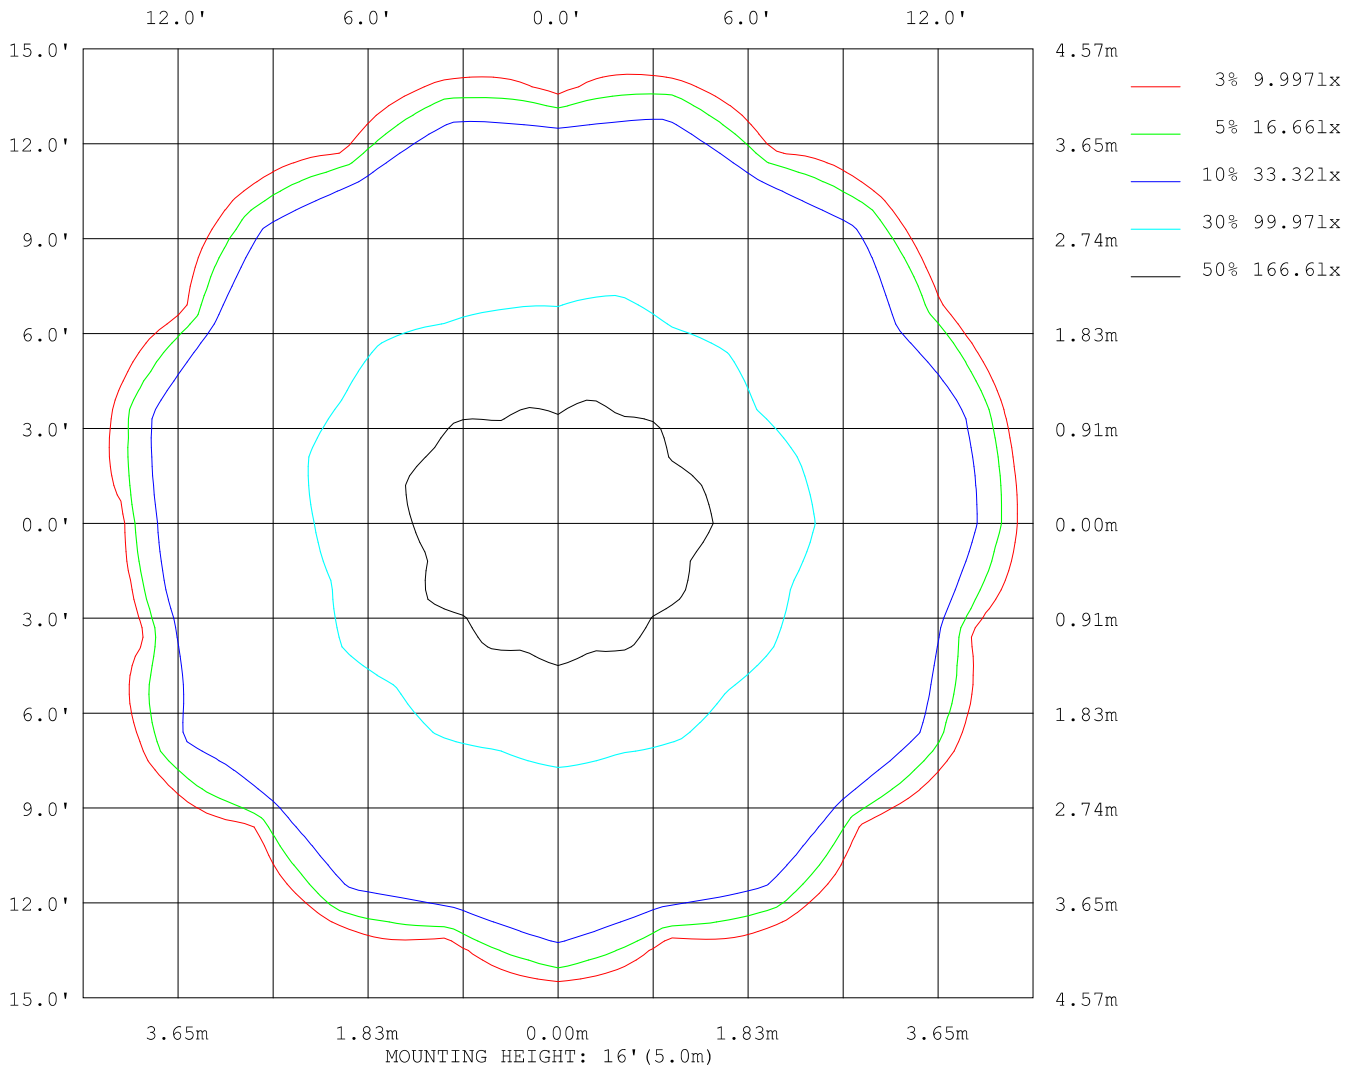

80W LED HIGH BAY

Isolux Diagram (HB420-80W)