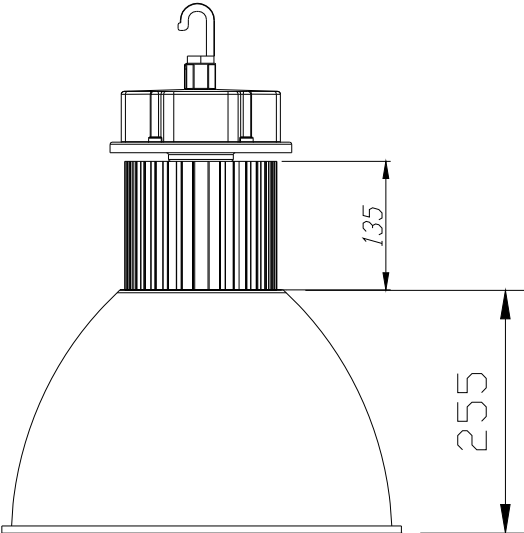

80W LED HIGH BAY

Drawing

45 degree Beam Angle

120 degree Beam Angle

### Packing Info.

- Heat sink:  
Package size: 26x26x35cm, 1 PCS/Carton, G.W.: 5.6 KGS
- Reflectors:  
45° Reflector: 50x50x55cm, 10PCS/Carton, G.W: 6.3 KGS  
90° Reflector: 58x58x36cm, 10PCS/Carton, G.W: 7.8 KGS  
120° Reflector: 58x58x31cm, 10PCS/Carton, G.W: 7.5 KGS