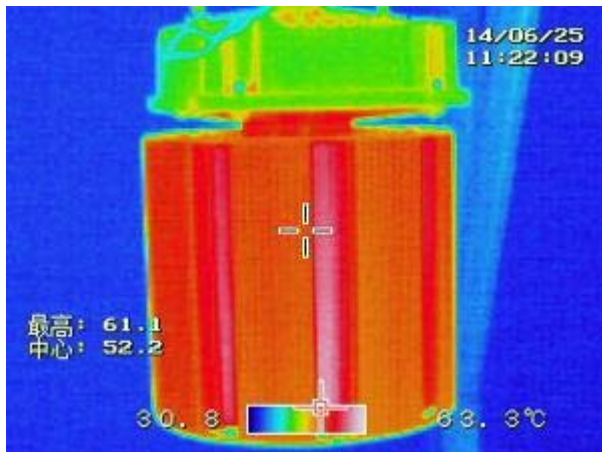

LED High Bay Light - HB3080

IV. Technical Parameter

Item No.	Input Voltage	Power	Beam Angle	CRI	Lumens
HB3080-D45	AC100V-277V	85W	45°	Ra≥70	7040 LM
HB3080-D90	AC100V-277V	85W	90°	Ra≥70	7280 LM
HB3080-D120	AC100V-277V	85W	120°	Ra≥70	7600 LM
BridgeLux / CREE / PHILIPS					
CCT: 3000K/4000K/5000K/6000K					
Driver Efficiency >0.9					
PF>0.95					
Working Ambient Temperature: -40°C ~ 45°C					
Storage Temperature : -40°C ~ 50°C					

V. Thermal Image