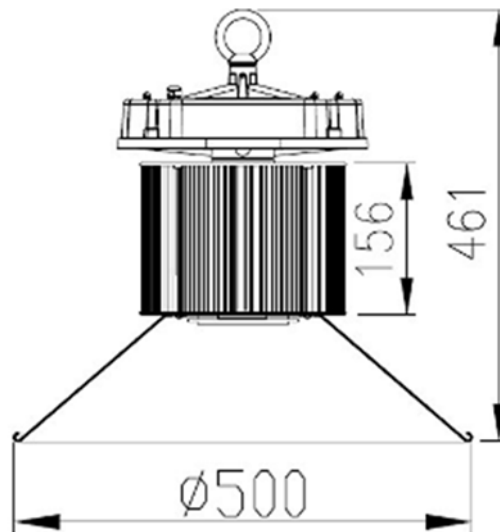

LED High Bay Light - HB3080

I. Application

Workshop, warehouse, highway toll stations, gas stations, supermarkets, Exhibition halls, stadiums, etc.

II. Features

1. Applying heat pipe technology to obtain higher efficiency of heat dissipation, lighter of aluminum housing.
2. Design of module aluminum housing can improve horizontal heat convection to prevent driver casing overheating and protect the driver working under normal temperature.
3. LED chip options: BridgeLux / CREE / PHILIPS.
4. Offering three or five years of warranty .

LED High Bay Light - HB3080

III. Drawing

LED High Bay Light - HB3080

IV. Technical Parameter

Item No.	Input Voltage	Power	Beam Angle	CRI	Lumens
HB3080-D45	AC100V-277V	85W	45°	Ra≥70	7040 LM
HB3080-D90	AC100V-277V	85W	90°	Ra≥70	7280 LM
HB3080-D120	AC100V-277V	85W	120°	Ra≥70	7600 LM
BridgeLux / CREE / PHILIPS					
CCT: 3000K/4000K/5000K/6000K					
Driver Efficiency >0.9					
PF>0.95					
Working Ambient Temperature: -40°C ~ 45°C					
Storage Temperature : -40°C ~ 50°C					

VIII. Package

Lamp body

Item	Data
Carton	32*32*36 cm
Quantity	1pcs
N.W	4.2 kg
G.W.	5.2 kg

Reflectors

Item	45°	90°	120°
Carton	45*45*37cm	53*53*37cm	53*53*28cm
Quantity	10 pcs	7 pcs	20 pcs
G.W.	8 kg	6 kg	13 kg