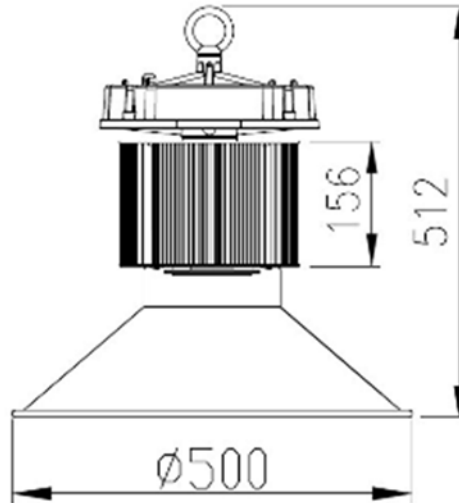

LED High Bay Light - HB3080

I. Application

Workshop, warehouse, highway toll stations, gas stations, supermarkets, Exhibition halls, stadiums, etc.

II. Features

1. Applying heat pipe technology to obtain higher efficiency of heat dissipation, lighter of aluminum housing.
2. Design of module aluminum housing can improve horizontal heat convection to prevent driver casing overheating and protect the driver working under normal temperature.
3. LED chip options: BridgeLux / CREE / PHILIPS.
4. Offering three or five years of warranty .

LED High Bay Light - HB3080

III. Drawing

LED High Bay Light - HB3080

IV. Technical Parameter

Item No.	Input Voltage	Power	Beam Angle	CRI	Lumens
HB3080-D45	AC100V-277V	85W	45°	Ra≥70	7040 LM
HB3080-D90	AC100V-277V	85W	90°	Ra≥70	7280 LM
HB3080-D120	AC100V-277V	85W	120°	Ra≥70	7600 LM
BridgeLux / CREE / PHILIPS					
CCT: 3000K/4000K/5000K/6000K					
Driver Efficiency >0.9					
PF>0.95					
Working Ambient Temperature: -40°C ~ 45°C					
Storage Temperature : -40°C ~ 50°C					

VIII. Package

Lamp body

Item	Data
Carton	32*32*36 cm
Quantity	1pcs
N.W	4.2 kg
G.W.	5.2 kg

Reflectors

Item	45°	90°	120°
Carton	45*45*37cm	53*53*37cm	53*53*28cm
Quantity	10 pcs	7 pcs	20 pcs
G.W.	8 kg	6 kg	13 kg