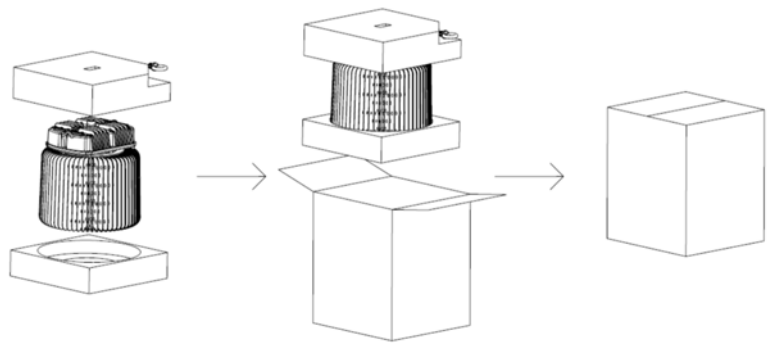

V. Thermal Image

LED High Bay Light - HB3080

VI. Distribution Curve

VII. Installation Instruction

1

2

3

4

5

LED High Bay Light - HB3080

Installation Caution

1. Before maintenance, please ensure the light have been powered off.
2. Make sure the installation position can bear the weight of the luminaire.
3. Clean the lens cover regularly to maintain high transmission of light.
4. Clean up the dust from the reflector and heat sink regularly to keep sound heat dissipation.
5. Don't use water or corrosive solution for cleaning, preferably with a dry cloth.
6. When install or replace power supply, directly open the back cover with a screwdriver, then remove the power supply. There is a three-core cable of AC power, red corre-

VIII. Package

Lamp body

Item	Data
Carton	32*32*36 cm
Quantity	1pcs
N.W	4.2 kg
G.W.	5.2 kg

Reflectors

Item	45°	90°	120°
Carton	45*45*37cm	53*53*37cm	53*53*28cm
Quantity	10 pcs	7 pcs	20 pcs
G.W.	8 kg	6 kg	13 kg