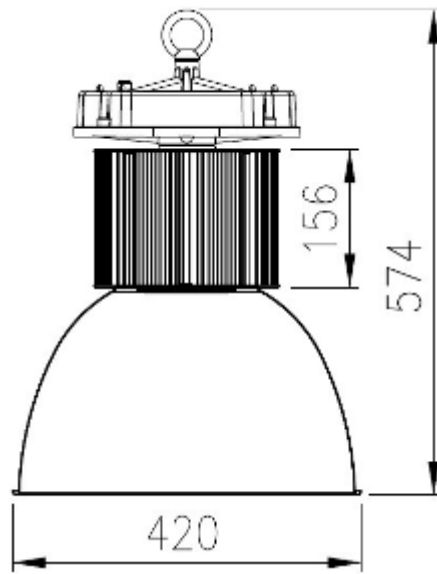

LED High Bay Light - HB3080

I. Application

Workshop, warehouse, highway toll stations, gas stations, supermarkets, Exhibition halls, stadiums, etc.

II. Features

1. Applying heat pipe technology to obtain higher efficiency of heat dissipation, lighter of aluminum housing.
2. Design of module aluminum housing can improve horizontal heat convection to prevent driver casing overheating and protect the driver working under normal temperature.
3. LED chip options: BridgeLux / CREE / PHILIPS.
4. Offering three or five years of warranty .

LED High Bay Light - HB3080

III. Drawing

LED High Bay Light - HB3080

IV. Technical Parameter

Item No.	Input Voltage	Power	Beam Angle	CRI	Lumens
HB3080-D45	AC100V-277V	85W	45°	Ra≥70	7040 LM
HB3080-D90	AC100V-277V	85W	90°	Ra≥70	7280 LM
HB3080-D120	AC100V-277V	85W	120°	Ra≥70	7600 LM
BridgeLux / CREE / PHILIPS					
CCT: 3000K/4000K/5000K/6000K					
Driver Efficiency >0.9					
PF>0.95					
Working Ambient Temperature: -40°C ~ 45°C					
Storage Temperature : -40°C ~ 50°C					

VIII. Package

Lamp body

Item	Data
Carton	32*32*36 cm
Quantity	1pcs
N.W	4.2 kg
G.W.	5.2 kg

Reflectors

Item	45°	90°	120°
Carton	45*45*37cm	53*53*37cm	53*53*28cm
Quantity	10 pcs	7 pcs	20 pcs
G.W.	8 kg	6 kg	13 kg