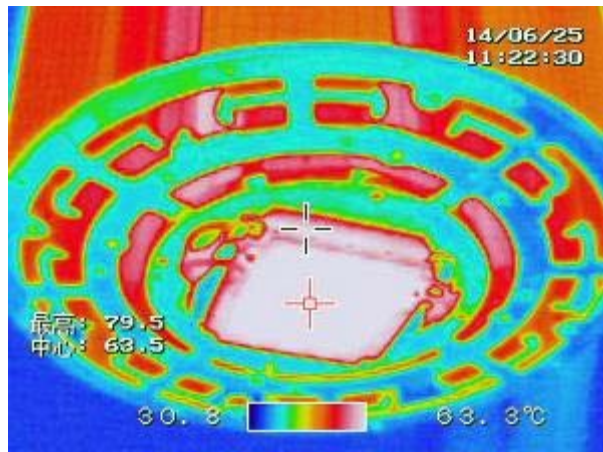

LED High Bay Light - HB3080

III. Drawing

LED High Bay Light - HB3080

IV. Technical Parameter

Item No.	Input Voltage	Power	Beam Angle	CRI	Lumens
HB3080-D45	AC100V-277V	85W	45°	Ra≥70	7040 LM
HB3080-D90	AC100V-277V	85W	90°	Ra≥70	7280 LM
HB3080-D120	AC100V-277V	85W	120°	Ra≥70	7600 LM
BridgeLux / CREE / PHILIPS					
CCT: 3000K/4000K/5000K/6000K					
Driver Efficiency >0.9					
PF>0.95					
Working Ambient Temperature: -40°C ~ 45°C					
Storage Temperature : -40°C ~ 50°C					

V. Thermal Image

LED High Bay Light - HB3080

VI. Distribution Curve

VII. Installation Instruction

1

2

3

4