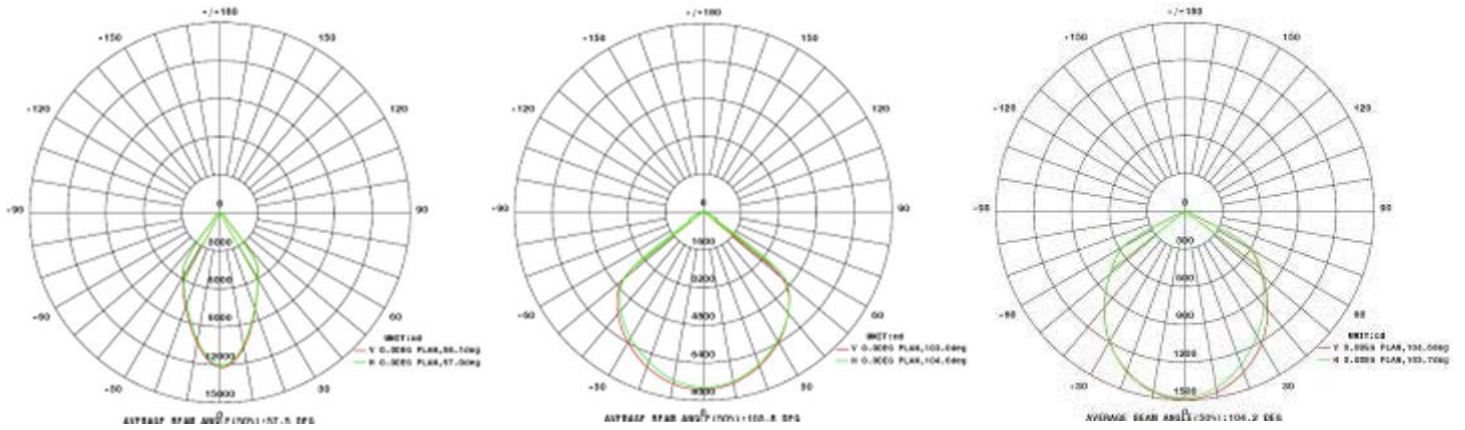

LED High Bay Light - HB3080

VI. Distribution Curve