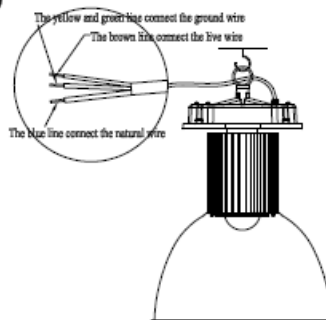

LED High Bay Light - HB3080

III. Drawing

LED High Bay Light - HB3080

IV. Technical Parameter

Item No.	Input Voltage	Power	Beam Angle	CRI	Lumens
HB3080-D45	AC100V-277V	85W	45°	Ra≥70	7040 LM
HB3080-D90	AC100V-277V	85W	90°	Ra≥70	7280 LM
HB3080-D120	AC100V-277V	85W	120°	Ra≥70	7600 LM
BridgeLux / CREE / PHILIPS					
CCT: 3000K/4000K/5000K/6000K					
Driver Efficiency >0.9					
PF>0.95					
Working Ambient Temperature: -40°C ~ 45°C					
Storage Temperature : -40°C ~ 50°C					

V. Thermal Image

LED High Bay Light - HB3080

VI. Distribution Curve

VII. Installation Instruction

1

2

3

4

5

LED High Bay Light - HB3080

Installation Caution

1. Before maintenance, please ensure the light have been powered off.
2. Make sure the installation position can bear the weight of the luminaire.
3. Clean the lens cover regularly to maintain high transmission of light.
4. Clean up the dust from the reflector and heat sink regularly to keep sound heat dissipation.
5. Don't use water or corrosive solution for cleaning, preferably with a dry cloth.
6. When install or replace power supply, directly open the back cover with a screwdriver, then remove the power supply. There is a three-core cable of AC power, red corre-