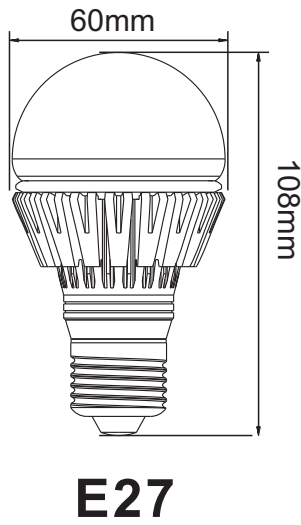

Design Origin

- Inspired through observation of nature - Jellyfish.
- Unique design.

LED Bulb (BL7W-J)

Technical Parameters

Size	Ø60*108 mm
Input Volt.	90-260VAC
Input Power	7W
Beam Angle	150°
Luminous Flux	280LM / 400LM
CRI	>80
Life-span	35,000h
Fitting	E27 / E26 / B22
CCT	3000K / 6000K
LED	Samsung SMD5630
Protection Level	IP20
Storage Temp.	-40°C~+80 °C
Working Temp.	-20°C~+40 °C
Inner package	75*75*125mm
Outer package	500*400*290mm
Certificates	CE, RoHS
Net Weight	104g

Illumination

CCT: 6000K

H[m]	Diameter[m]	Illuminance [lx]
0.6		290.46
		284.41
1.2		66.12
		64.35
1.8		29.50
		28.16
2.4		17.78
		17.59
3.0		12.82
		12.70

CO-C180
 C90-C270

CCT: 3000K

H[m]	Diameter[m]	Illuminance [lx]
0.6		190.73
		186.98
1.2		50.18
		49.75
1.8		19.75
		19.55
2.4		12.55
		12.44
3.0		8.75
		8.68

CO-C180
 C90-C270

LED Bulb (BL7W-J)

Dimension

Package

N.W.

8.4 KGS

G.W.

9.3 KGS