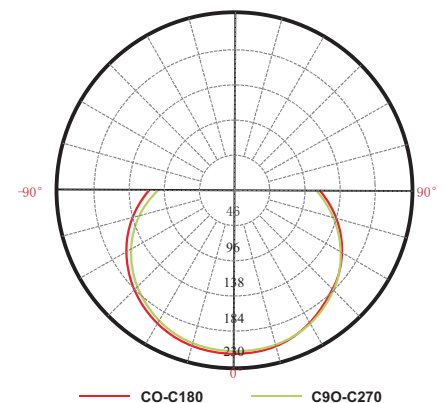

CCT: 3000K

H[m]	Diameter[m]	Illuminance [lx]
0.6		190.73
		186.98
1.2		50.18
		49.75
1.8		19.75
		19.55
2.4		12.55
		12.44
3.0		8.75
		8.68

CO-C180
 C90-C270