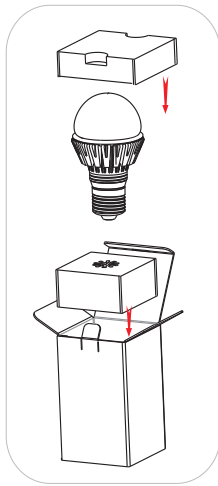

Design Origin

- Inspired through observation of nature - Jellyfish.
- Unique design.

LED Bulb (BL7W-J)

Technical Parameters

Size	Ø60*108 mm
Input Volt.	90-260VAC
Input Power	7W
Beam Angle	150°
Luminous Flux	280LM / 400LM
CRI	>80
Life-span	35,000h
Fitting	E27 / E26 / B22
CCT	3000K / 6000K
LED	Samsung SMD5630
Protection Level	IP20
Storage Temp.	-40°C~+80 °C
Working Temp.	-20°C~+40 °C
Inner package	75*75*125mm
Outer package	500*400*290mm
Certificates	CE, RoHS
Net Weight	104g

Illumination

CCT: 6000K

H[m]	Diameter[m]	Illuminance [lx]
0.6		290.46
		284.41
1.2		66.12
		64.35
1.8		29.50
		28.16
2.4		17.78
		17.59
3.0		12.82
		12.70

CO-C180
 C90-C270

CCT: 3000K

H[m]	Diameter[m]	Illuminance [lx]
0.6		190.73
		186.98
1.2		50.18
		49.75
1.8		19.75
		19.55
2.4		12.55
		12.44
3.0		8.75
		8.68

CO-C180
 C90-C270

LED Bulb (BL7W-J)

Dimension

Package

N.W.

8.4 KGS

G.W.

9.3 KGS