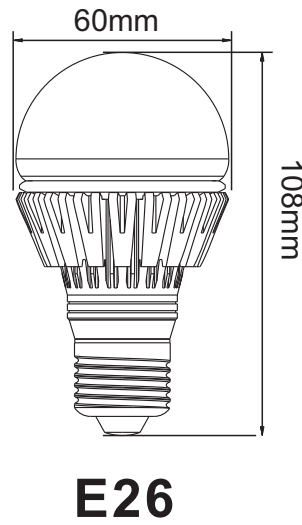

Design Origin

- Inspired through observation of nature - Jellyfish.
- Unique design.

LED Bulb (BL7W-J)

Technical Parameters

Size	Ø60*108 mm
Input Volt.	90-260VAC
Input Power	7W
Beam Angle	150°
Luminous Flux	280LM / 400LM
CRI	>80
Life-span	35,000h
Fitting	E27 / E26 / B22
CCT	3000K / 6000K
LED	Samsung SMD5630
Protection Level	IP20
Storage Temp.	-40°C~+80 °C
Working Temp.	-20°C~+40 °C
Inner package	75*75*125mm
Outer package	500*400*290mm
Certificates	CE, RoHS
Net Weight	104g

Illumination

CCT: 6000K

H[m]	Diameter[m]	Illuminance [lx]
0.6		290.46
		284.41
1.2		66.12
		64.35
1.8		29.50
		28.16
2.4		17.78
		17.59
3.0		12.82
		12.70

CO-C180
 C90-C270

CCT: 3000K

H[m]	Diameter[m]	Illuminance [lx]
0.6		190.73
		186.98
1.2		50.18
		49.75
1.8		19.75
		19.55
2.4		12.55
		12.44
3.0		8.75
		8.68

CO-C180
 C90-C270

LED Bulb (BL7W-J)

Dimension

Package

N.W.

8.4 KGS

G.W.

9.3 KGS