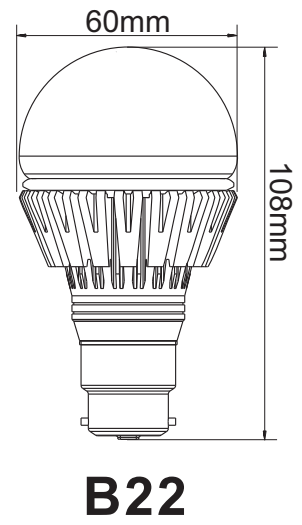

Design Origin

- Inspired through observation of nature - Jellyfish.
- Unique design.

LED Bulb (BL7W-J)

Technical Parameters

Size	Ø60*108 mm
Input Volt.	90-260VAC
Input Power	7W
Beam Angle	150°
Luminous Flux	280LM / 400LM
CRI	>80
Life-span	35,000h
Fitting	E27 / E26 / B22
CCT	3000K / 6000K
LED	Samsung SMD5630
Protection Level	IP20
Storage Temp.	-40°C~+80 °C
Working Temp.	-20°C~+40 °C
Inner package	75*75*125mm
Outer package	500*400*290mm
Certificates	CE, RoHS
Net Weight	104g

Illumination

CCT: 6000K

H[m]	Diameter[m]	Illuminance [lx]
0.6		290.46
		284.41
1.2		66.12
		64.35
1.8		29.50
		28.16
2.4		17.78
		17.59
3.0		12.82
		12.70

CO-C180
 C90-C270

CCT: 3000K

H[m]	Diameter[m]	Illuminance [lx]
0.6		190.73
		186.98
1.2		50.18
		49.75
1.8		19.75
		19.55
2.4		12.55
		12.44
3.0		8.75
		8.68

CO-C180
 C90-C270

LED Bulb (BL7W-J)

Dimension

Package

N.W.

8.4 KGS

G.W.

9.3 KGS