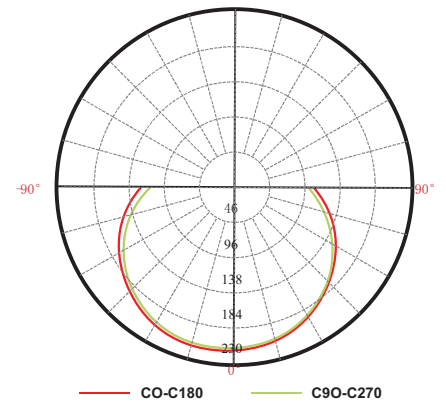

LED Bulb (BL7W-J)

Model: BL7W-J (E27 / E26 / E14 / B22)

- Patent Design
- High luminous efficiency
- Excellent heat dissipation

Features

- It's with high power LED, life-span > 50,000 hours.
- Save more than 85% energy than incandescent lamp.
- Patent appearance design with excellent heat dissipation performance.
- Adopts matted cover with high light transmission, high light uniformity, no lightspot, no strong glare.
- It is applied extensively to house, hotel, office, shopping mall, etc.
- Anodized aluminum, Black & Silver fixture color are available.

Design Origin

- Inspired through observation of nature - Jellyfish.
- Unique design.

LED Bulb (BL7W-J)

Technical Parameters

Size	Ø60*108 mm
Input Volt.	90-260VAC
Input Power	7W
Beam Angle	150°
Luminous Flux	280LM / 400LM
CRI	>80
Life-span	35,000h
Fitting	E27 / E26 / B22
CCT	3000K / 6000K
LED	Samsung SMD5630
Protection Level	IP20
Storage Temp.	-40°C~+80 °C
Working Temp.	-20°C~+40 °C
Inner package	75*75*125mm
Outer package	500*400*290mm
Certificates	CE, RoHS
Net Weight	104g

Illumination

CCT: 6000K

H[m]	Diameter[m]	Illuminance [lx]
0.6		290.46
		284.41
1.2		66.12
		64.35
1.8		29.50
		28.16
2.4		17.78
		17.59
3.0		12.82
		12.70

CO-C180
 C90-C270

CCT: 3000K

H[m]	Diameter[m]	Illuminance [lx]
0.6		190.73
		186.98
1.2		50.18
		49.75
1.8		19.75
		19.55
2.4		12.55
		12.44
3.0		8.75
		8.68